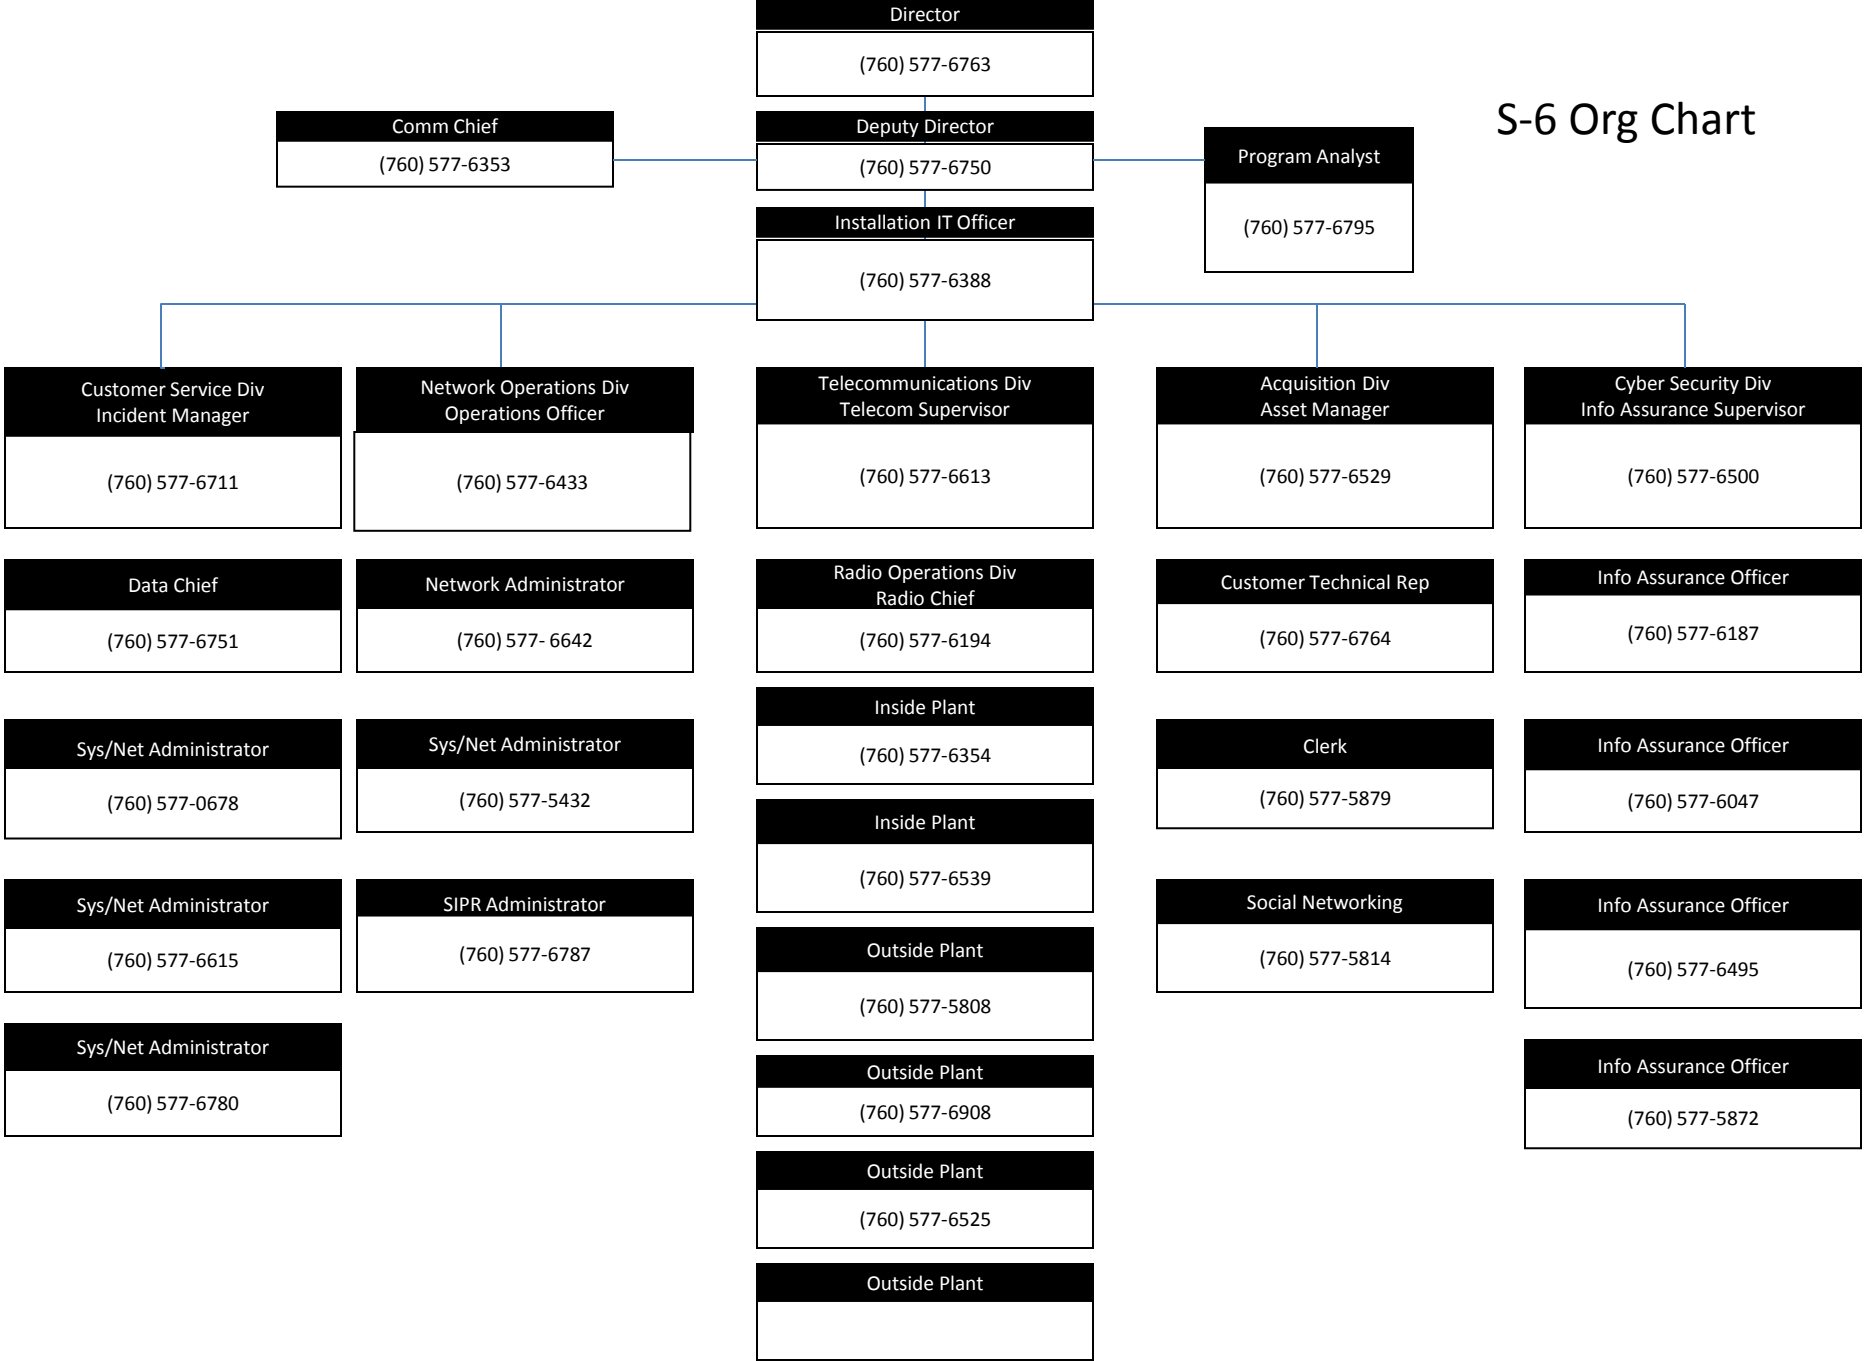

S-6 Org Chart

Comm Chief
(760) 577-6353

Director
(760) 577-6763

Deputy Director
(760) 577-6750

Installation IT Officer
(760) 577-6388

Program Analyst
(760) 577-6795

**Customer Service Div
Incident Manager**
(760) 577-6711

**Network Operations Div
Operations Officer**
(760) 577-6433

**Telecommunications Div
Telecom Supervisor**
(760) 577-6613

**Acquisition Div
Asset Manager**
(760) 577-6529

**Cyber Security Div
Info Assurance Supervisor**
(760) 577-6500

Data Chief
(760) 577-6751

Network Administrator
(760) 577-6642

**Radio Operations Div
Radio Chief**
(760) 577-6194

Customer Technical Rep
(760) 577-6764

Info Assurance Officer
(760) 577-6187

Sys/Net Administrator
(760) 577-0678

Sys/Net Administrator
(760) 577-5432

Inside Plant
(760) 577-6354

Clerk
(760) 577-5879

Info Assurance Officer
(760) 577-6047

Sys/Net Administrator
(760) 577-6615

SIPR Administrator
(760) 577-6787

Inside Plant
(760) 577-6539

Social Networking
(760) 577-5814

Info Assurance Officer
(760) 577-6495

Sys/Net Administrator
(760) 577-6780

Outside Plant
(760) 577-5808

Outside Plant
(760) 577-6908

Outside Plant
(760) 577-6525

Outside Plant

Info Assurance Officer
(760) 577-5872